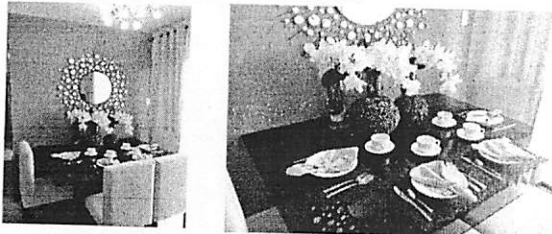

Project : Siena Park Residences Auburn 211 3BR Standard Model Unit
Address : West Service Road, Brgy. Bicutan, Paranaque City
Item: Inventory of FIT-OUT, FURNITURE, FIXTURE and ACCESSORIES

3BR Model Unit

	1	pc	Round Wall Décor
	1	set	Candles

Dining Area

PICTURE	QTY	UNIT	DESCRIPTION
	4	pcs	Dining Chairs
	1	pc	Dining Table
	1	pc	Drop Light
	1	pc	Sunburst Wall Display
	2	rolls	Wallpaper
	1	PC	CURTAIN ROD - WOOD 2400MM
	2	PCS	CURTAIN - GRAY LINES
	1	PCK	SHEERS (2PCS / PACK)
	1	pc	Artificial Topiary (Medium)