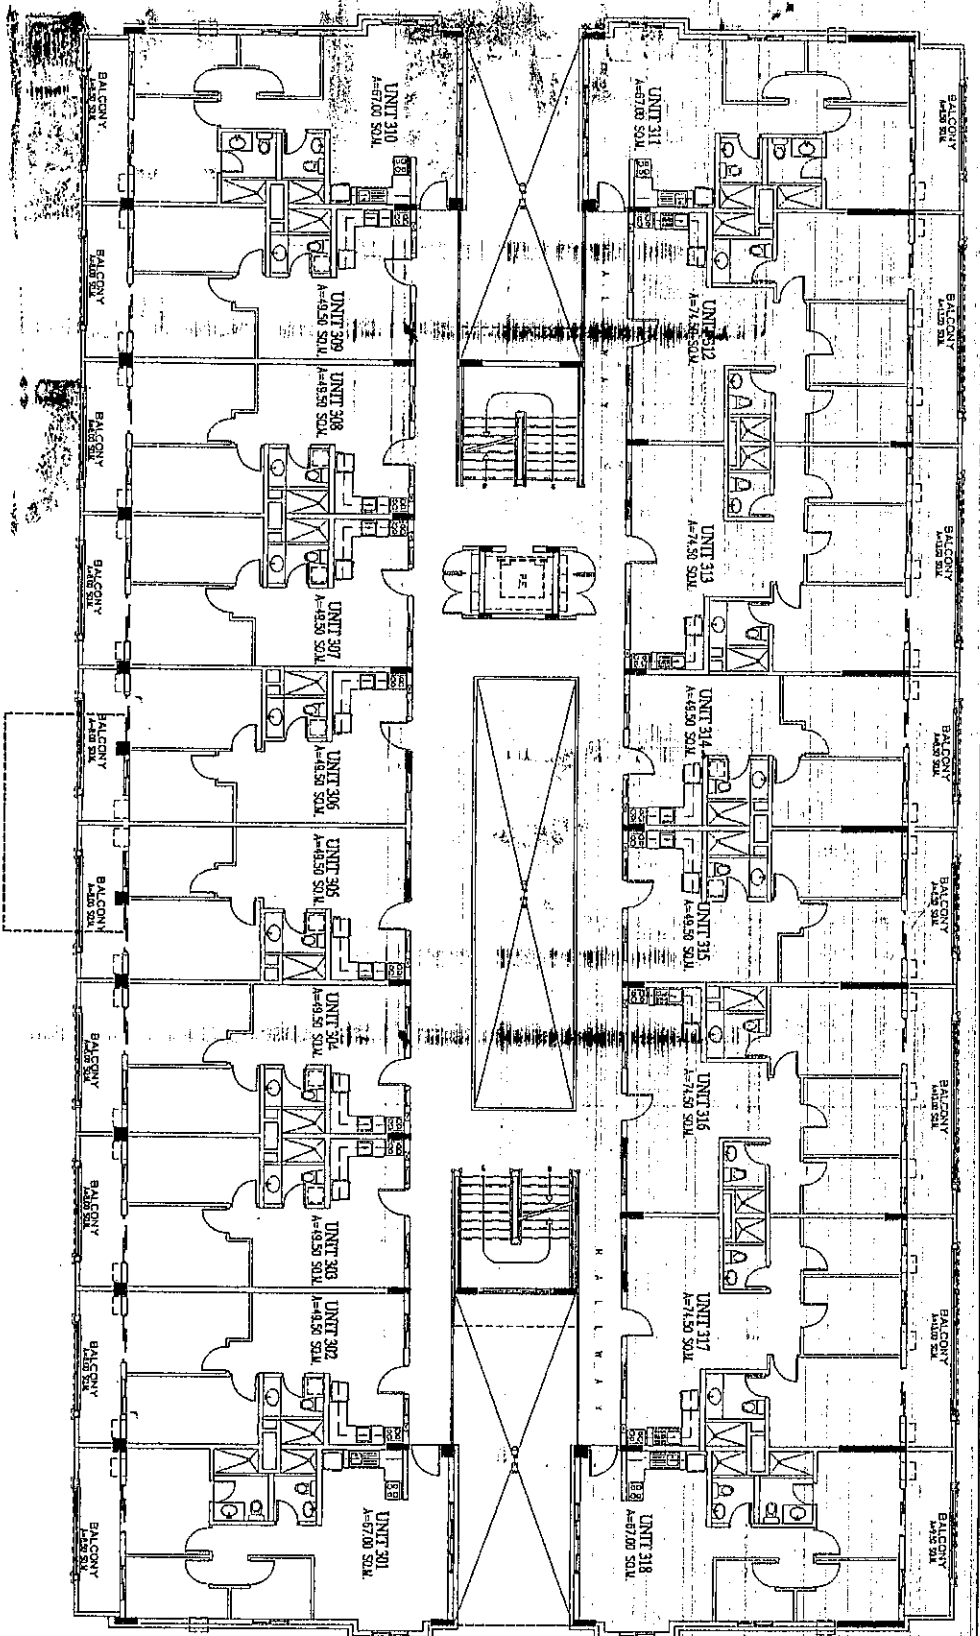

Rosewood Pointe
PEARL - LOWER GROUND FLOOR PLAN
 21 MARCH 2007
 S.M.A. 07

KEYPLAN

Rosewood Spine
PEARL - UPPER GROUND FLOOR PLAN

21 MARCH 2007

KEYPLAN

Handwritten initials 'AB'

Rosewood Pointe
PEARL - THIRD - FIFTH FLOOR PLAN
21 MARCH 2007 *gbl*

KEYPLAN

Rosewood Pointe
PEARL - SECOND FLOOR PLAN
21 MARCH 2007 *SK&N*